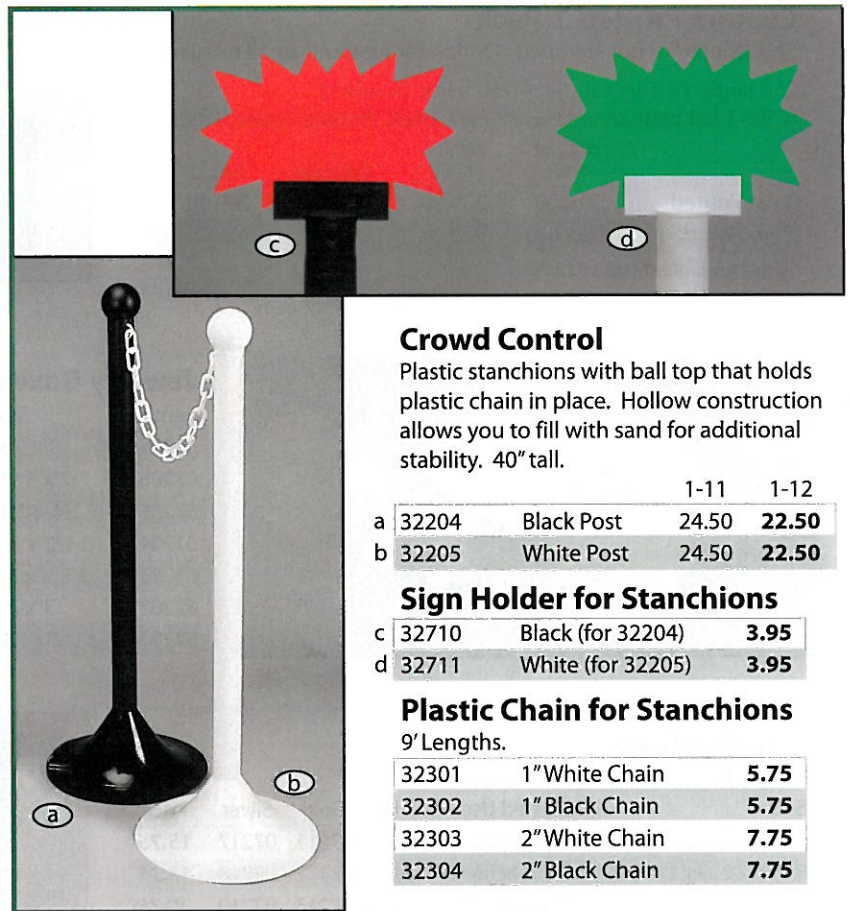

Polished Chrome Stanchion

2" dia. upright on 12" dia. base, 38" tall, weighs 25 lbs. Brass available, call for price.

32201 94.75

Tension Strap Stanchion

Strap gives with tension, keeping stanchion from being knocked over.

32202	Black	159.75
32203	Chrome	159.75

Velour Rope

1 1/2" dia. available in 12 colors.

32401 3.75 per foot

Snap End

For 1 1/2" dia. rope.

32701	Chrome	12.75
32702	Brass	12.75

Hook End (not shown)

For 1 1/2" dia. rope.

32703	Chrome	12.50
32704	Brass	12.50

Wall Plate for Ends (not shown)

32705	Chrome	7.75
32706	Brass	7.75

Crowd Control

Plastic stanchions with ball top that holds plastic chain in place. Hollow construction allows you to fill with sand for additional stability. 40" tall.

32301	1" White Chain	5.75
32302	1" Black Chain	5.75
32303	2" White Chain	7.75
32304	2" Black Chain	7.75

Counterfeit Detection Pen

To identify counterfeit money. Yellow 22400 2.75

Entrance Chime

Plug-in, magnetic, 150' range. 13 selectable tones.