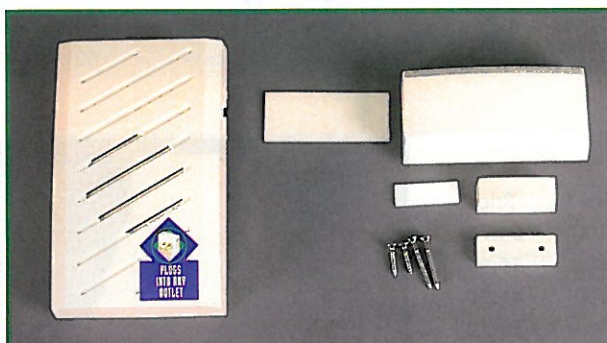

For 1 1/2" dia. rope.

32703	Chrome	12.50
32704	Brass	12.50

Wall Plate for Ends (not shown)

32705	Chrome	7.75
32706	Brass	7.75

Crowd Control

Plastic stanchions with ball top that holds plastic chain in place. Hollow construction allows you to fill with sand for additional stability. 40" tall.

		1-11	1-12
a	32204	Black Post	24.50 22.50
b	32205	White Post	24.50 22.50

Sign Holder for Stanchions

c	32710	Black (for 32204)	3.95
d	32711	White (for 32205)	3.95

Plastic Chain for Stanchions
9' Lengths.

32301	1" White Chain	5.75
32302	1" Black Chain	5.75
32303	2" White Chain	7.75
32304	2" Black Chain	7.75

Counterfeit Detection Pen

To identify counterfeit money. Yellow 22400 2.75

Entrance Chime

Plug-in, magnetic, 150' range. 13 selectable tones.